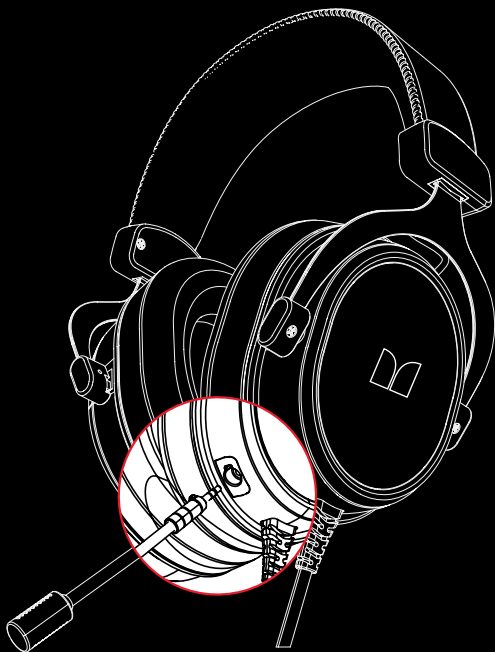

Installation:

1. Plug the Headset into PC USB port
2. To customize your settings download the software from the website: monstergamingusa.com. Software available for PC only.

The Virtual 7.1 control, MIC Noise-Canceling Control Switch and Mic Mute will work only after you install and open the software;

To ensure that the mic noise-canceling feature works as intended, place the controller away from the microphone. The microphone ENC function will affect or cancel out your voice if placed too close to the controller.

Insert the microphone boom into the jack on the left earcup of the headset. Make sure the microphone mute is off.